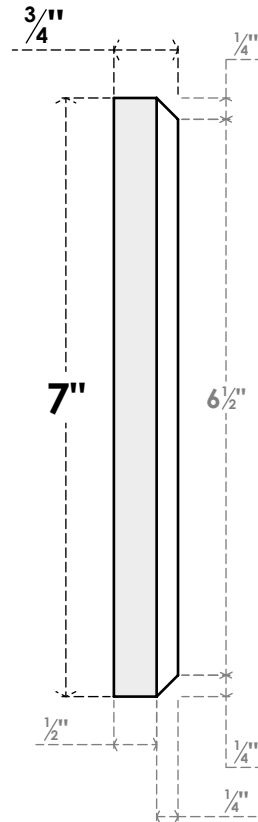

ROSP070X070X075SDG03

7"W X 7"H X 3/4"P STANDARD SEDGWICK BULLSEYE ROSETTE WITH BEVELED EDGE, ARCHITECTURAL GRADE PVC

FRONT

SIDE

EKENA MILLWORK
2300 WEST MAIN ST.
CLARKSVILLE, TX 75426
TOLL FREE: 866-607-0453
WWW.EKENAMILLWORK.COM

NOTES

1. INSTALLATION TO BE COMPLETED IN ACCORDANCE WITH MANUFACTURER'S SPECIFICATIONS.
2. DRAWING MAY NOT BE TO SCALE
3. THIS DRAWING IS INTENDED FOR DESIGN AND PLANNING PURPOSES ONLY.
4. ALL INFORMATION CONTAINED HEREIN WAS CURRENT AT THE TIME OF DEVELOPMENT BUT MUST BE REVIEWED AND APPROVED BY THE PRODUCT MANUFACTURER TO BE CONSIDERED ACCURATE.
5. ARCHITECTURAL GRADE PVC PRODUCTS ARE MADE FROM EXPANDED CELLULAR PVC AND COME NATURALLY WHITE BUT MAY BE PAINTED