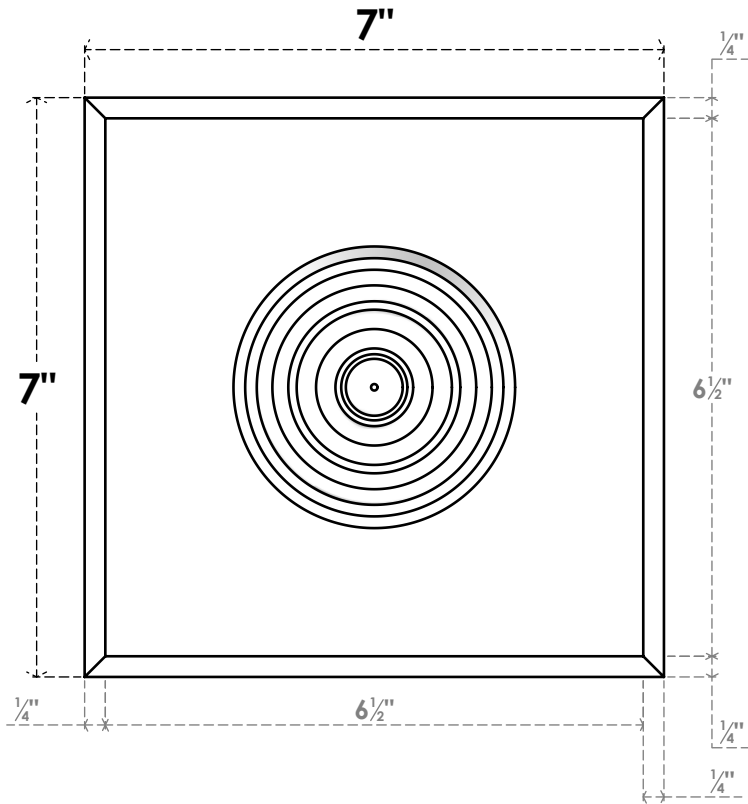

ROSP070X070X075SDG03

7"W X 7"H X 3/4"P STANDARD SEDGWICK BULLSEYE ROSETTE WITH BEVELED EDGE, ARCHITECTURAL GRADE PVC

FRONT

SIDE

EKENA MILLWORK
2300 WEST MAIN ST.
CLARKSVILLE, TX 75426
TOLL FREE: 866-607-0453
WWW.EKENAMILLWORK.COM